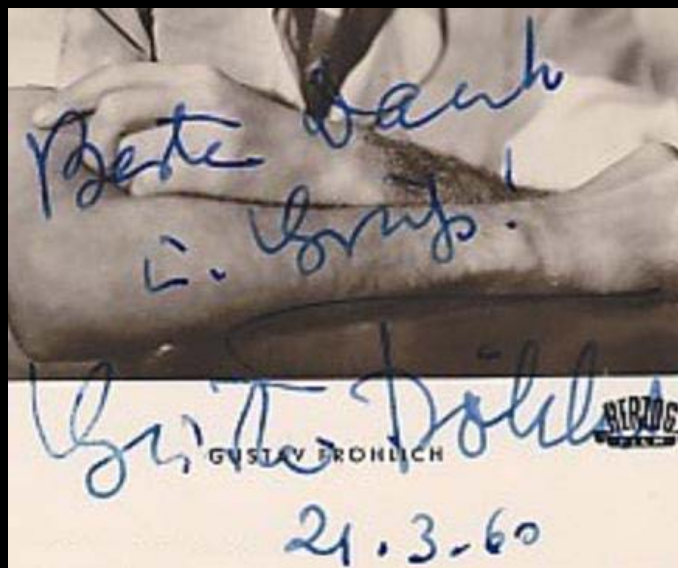

Gustav Fröhlich (1902-1987) **[a.k.a. Gustav Froehlich, Gustav Froelich, Gustav Frohlich]**

Confirmed Authentic Exemplars

Signature in fountain pen (1923)

Signature in fountain pen (1932)

Signature in fountain pen (1960)

Signature in marker (1976)

Courtesy of Thomas Staedeli of www.cyranos.ch

Signature in marker (c. 1986)

Courtesy of Thomas Staedeli of www.cyranos.ch

Secretarial Exemplars

None available at present